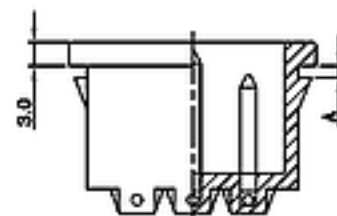

# R-301SN (C01)

Standard: IEC 60320 C14

Rating: 15A 250V AC / 10A 250V AC

Insulation Resistance: 100M $\Omega$  500V DC/1 minute

Dielectric Strength: 2000V AC/1 minute

Housing Material: Thermoplastic 94V-2~V-0

## Dimensions

PANEL THICKNESS	
A	1.2
	1.5