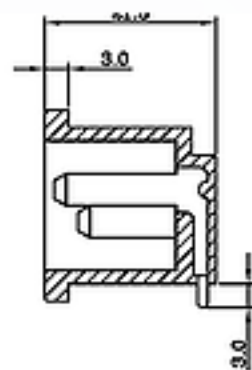

# R-301SN (C01)

Standard: IEC 60320 C14

Rating: 15A 250V AC / 10A 250V AC

Insulation Resistance: 100M $\Omega$  500V DC/1 minute

Dielectric Strength: 2000V AC/1 minute

Housing Material: Thermoplastic 94V-2~V-0

## Dimensions

PANEL THICKNESS	
A	1.2
	1.5