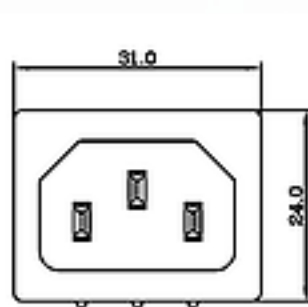

# R-301SN (C01)

Standard: IEC 60320 C14

Rating: 15A 250V AC / 10A 250V AC

Insulation Resistance: 100M $\Omega$  500V DC/1 minute

Dielectric Strength: 2000V AC/1 minute

Housing Material: Thermoplastic 94V-2~V-0

## Dimensions

PANEL THICKNESS	
A	1.2
	1.5