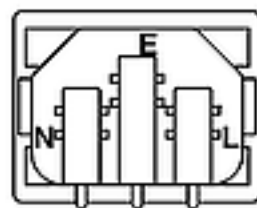

# R-301SN (C01)

Standard: IEC 60320 C14

Rating: 15A 250V AC / 10A 250V AC

Insulation Resistance: 100M $\Omega$  500V DC/1 minute

Dielectric Strength: 2000V AC/1 minute

Housing Material: Thermoplastic 94V-2~V-0

## Dimensions

PANEL THICKNESS	
A	1.2
	1.5